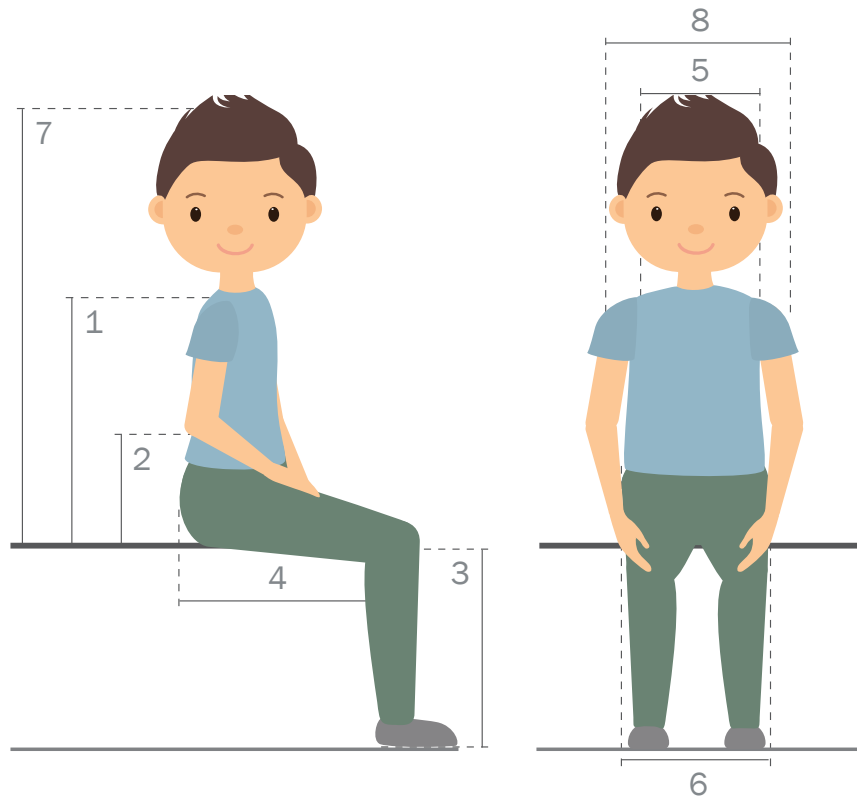

Wombat Living measurement guide

A simple guide to help you choose the correct size Wombat Living for your child.

This is a simple guide to make sure the chair is correctly configured for the user. To measure accurately, always make sure that the user is lying on a firm flat surface with hips, knees and ankles at a 90-degree angle.

Collect child's measurements

| No. | Type | Measurement |
|-----|---------------------------------|-------------|
| 1 | Back height | |
| 2 | Arm height | |
| 3 | Lower leg length | |
| 4 | Seat depth | |
| 5 | Chest width | |
| 6 | Seat width | |
| 7 | Height from seat to top of head | |
| 8 | Shoulder width | |

Example on how to use the guide

Step 1: Collect child's measurements

Back height.....350 mm
 Arm height.....130 mm
 Lower leg length.....240 mm
 Seat depth.....270 mm
 Chest width.....200 mm
 Seat width.....220 mm
 Height from seat to top of head.....550 mm
 Shoulder width.....270 mm

Step 2: Choose size

You now have to choose the right size for your child. We recorded Dani's measurements (above) and using the measurement chart below, we could conclude that the optimal size for Dani was an Wombat Living size 2. This size provided support for Dani, and still Dani is able to grow several centimeters in height.